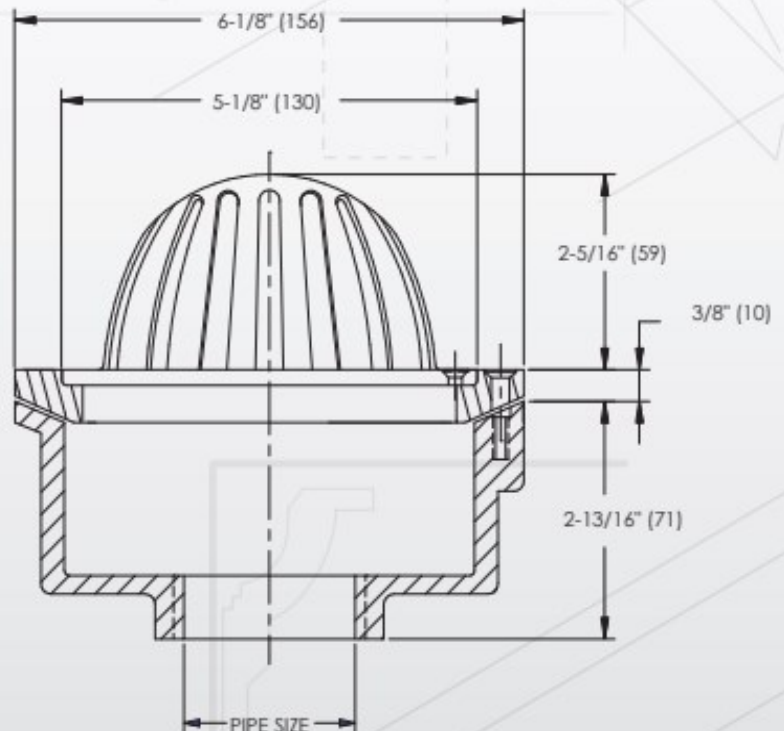

OPTIONS

- Vandal proof strainer
- Flat grate
- Stainless steel screened strainer
- Galvanized body & flashing clamp