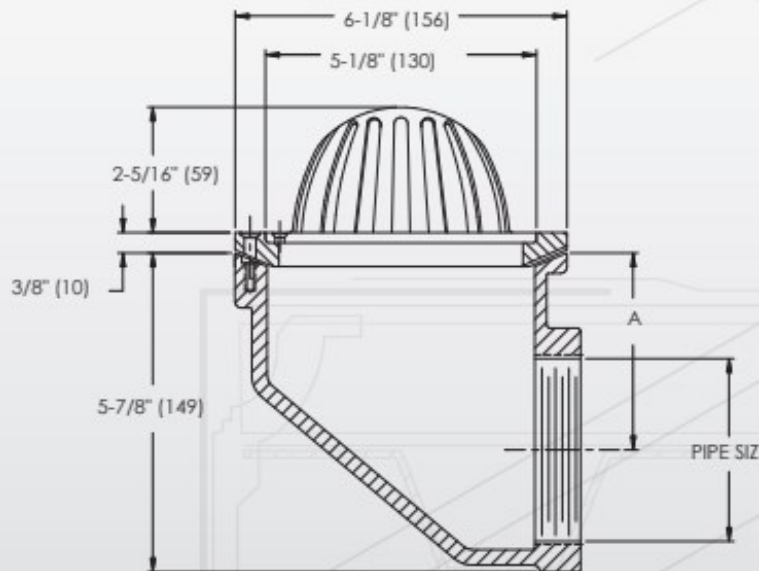

RD-240 BOTTOM OUTLET BALCONY CAST IRON ROOF DRAIN.

FEATURES

- Cast nickle bronze dome strainer resists wear and discoloration
- Flashing clamp for secure installation
- IPS threaded outlet
- Engineered with cast iron for long life and durability

Size/Part

2" - BC1 32104

3" - BC1 32105

4" - BC1 32106

BOTTOM OUTLET BALCONY CAST IRON ROOF DRAIN

RD-240 epoxy coated cast iron bottom outlet balcony drain with flashing clamp, cast nickel bronze dome strainer, and IPS threaded outlet.

FEATURES

- Flashing clamp for secure installation
- IPS threaded outlet
- Cast nickle bronze dome strainer resists wear and discoloration
- Available in 2", 3" and 4"

OPTIONS

- Vandal proof strainer
- Flat grate
- Stainless steel screened strainer
- Galvanized body & flashing clamp

Pipe Size	A
2"	4-5/16"
3"	3-5/8"
4"	3-1/8"

Free Area Sq. In.
12

To find a distributor call 855-800-8878 or visit www.directmetalsinc.com