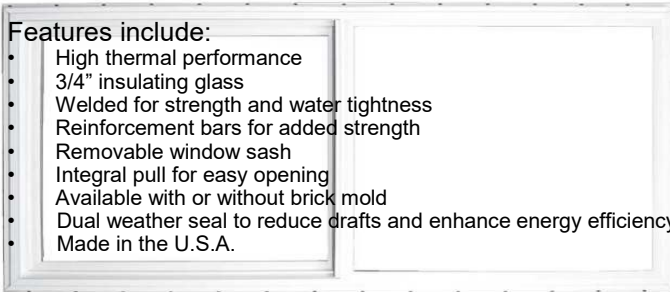

9900 SERIES HORIZONTAL SLIDING VINYL WINDOW

HUD & AAMA compliant, horizontal slider with roller system that provides near effortless operation.

Features include:

- High thermal performance
- 3/4" insulating glass
- Welded for strength and water tightness
- Reinforcement bars for added strength
- Removable window sash
- Integral pull for easy opening
- Available with or without brick mold
- Dual weather seal to reduce drafts and enhance energy efficiency
- Made in the U.S.A.

Standard Sizes

- 35.5" x 23.5" with J
- 35.5" x 35.5" with J
- 47.5" x 35.5" with J
- 47.5" x 47.5" with J
- 35.5" x 35.5" with J w/grids
- 47.5" x 35.5" with J w/grids

Part#

- V000355630
- V000316240
- V000316242
- V000316243
- V000325028
- V000364765

9750 SERIES SINGLE HUNG VINYL WINDOW

HUD & AAMA compliant, Single hung with deep pocket sill for added window strength and weather resistance. Integral lift rail for easy sash operations and spiral balance system provides near effortless sash operation.

Features include:

- High thermal performance
- 3/4" insulating glass
- Welded for strength and water tightness
- Reinforcement bars for added strength
- Removable window sash
- Made in the U.S.A.
- Integral pull for easy opening. Available with or without brick mold.
- Dual weather seal to reduce drafts and enhance energy efficiency

Standard Sizes

- 35.5" x 35.5" with J
- 35.5" x 47.5" with J
- 35.5" x 35.5" with J w/grids
- 35.5" x 47.5" with J w/grids

Part #

- V000316246
- V000409423
- V000324910
- V000324910

9750 SERIES FIXED PICTURE WINDOW

HUD & AAMA compliant

Features include:

- High thermal performance
- 3/4" insulating glass
- Welded for strength and water tightness
- Made in the U.S.A.
- Reinforcement bars for added strength

Sizes

Currently made to order please specify sizes

WINDOW STYLES